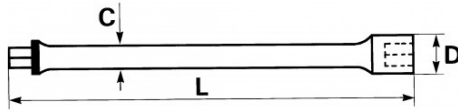

SPECIFIC DATA

Sales reference	L (mm)	Weight (g)	C (mm)	D (mm)	Guarantee
S-216V	310	405	15	22	O
S-210V	125	440	13	23	O
S-215V	250	440	14	23	O

Guarantee applied

O | SAM TOOL guarantee.

Guarantee without time limit on the tools used under normal conditions.

[>> Find out more](#)

SAM Outillage

10 rue Camille de Rochetaillée
42000 Saint-Etienne - France

RCS Saint-Etienne B 338 002 231 | SAS au capital de 8 189 583 €

<https://www.sam-outillage.com/>

Photos and texts not contractually binding. Do not litter. Document generated on 2024-04-27 21:48:45