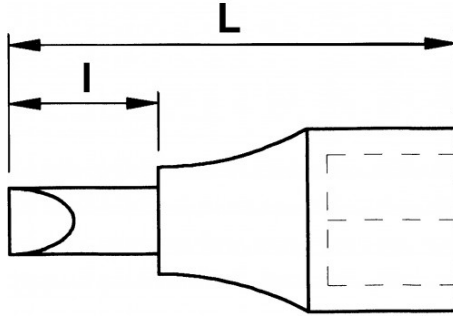

| | |
|-----------------|-----------------------------------|
| Designation | 1/4" ONE-PIECE SCREWDRIVER SOCKET |
| Sales reference | RX-20 |
| L (mm) | 35 |
| Weight (g) | 13 |
| l min (mm) | 11 |
| a1 (mm) | 3.84 |
| Guarantee | 20 |