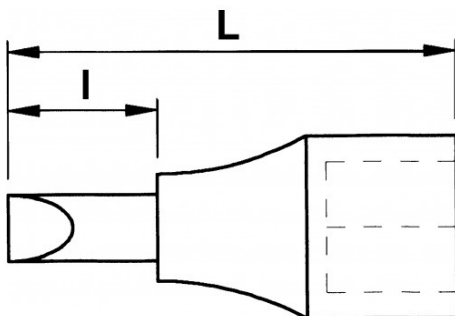

| | |
|-----------------|-----------------------------------|
| Designation | 1/4" ONE-PIECE SCREWDRIVER SOCKET |
| Sales reference | RX-15 |
| L (mm) | 35 |
| Weight (g) | 11 |
| l min (mm) | 11 |
| a1 (mm) | 3.26 |
| Guarantee | 15 |