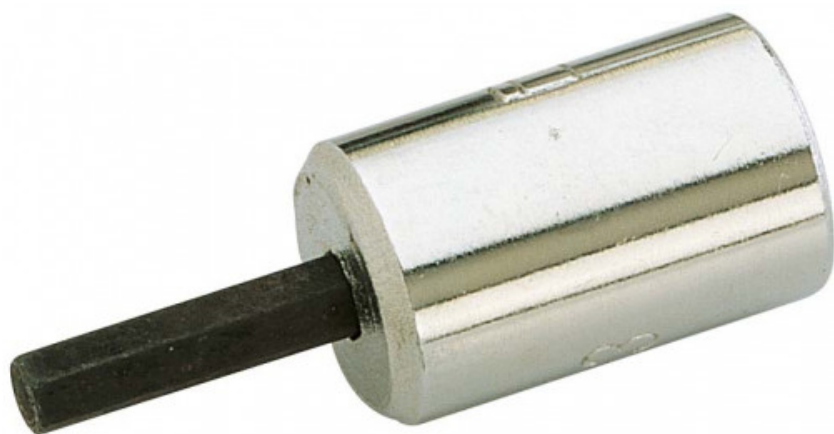

Screwdriver sockets 1/4" Pozidriv®

RS-PZ1

RS-PZ...

SAM Outillage

10 rue Camille de Rochetaillée
42000 Saint-Etienne - France

RCS Saint-Etienne B 338 002 231 | SAS au capital de 8 189 583 €

<https://www.sam-outillage.com/>

Photos and texts not contractually binding. Do not litter. Document generated on 2024-05-02 20:32:44

DESCRIPTION

Screwdriver sockets 1/4" Pozidriv®

No tightening play. Lightweight. Small dimensions. Easier storage and identification.

Photos and texts not contractually binding. Do not litter. Document generated on 2024-05-02 20:32:44

SPECIFIC DATA

Designation	MONOBLOC SCREWDRIVER SOCKET 1/4" POZIDRIV NO 1
Sales reference	RS-PZ1
L (mm)	31
Weight (g)	20
l (mm)	11
Pattern	N° 1
Guarantee	O