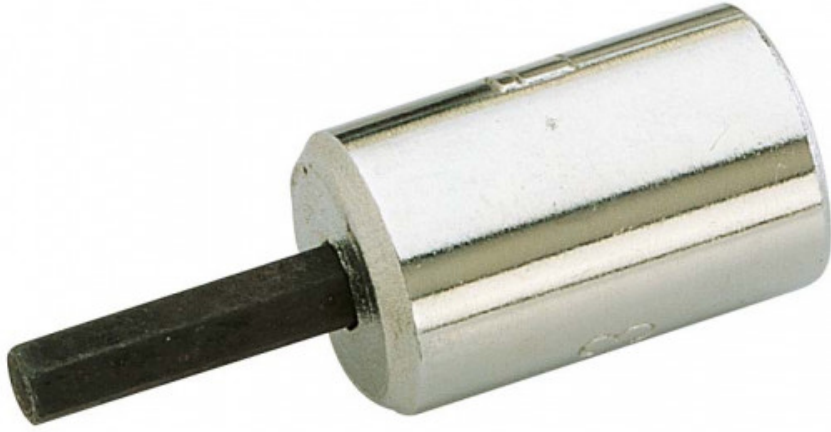

DESCRIPTION

Screwdriver sockets 1/4" Pozidriv®

No tightening play. Lightweight. Small dimensions. Easier storage and identification.

STANDARDS / DIRECTIVES

NF ISO 1174-1

SAM Outillage

10 rue Camille de Rochetaillée
42000 Saint-Etienne - France

RCS Saint-Etienne B 338 002 231 | SAS au capital de 8 189 583 €

<https://www.sam-outillage.com/>

Photos and texts not contractually binding. Do not litter. Document generated on 2024-05-02 21:51:35