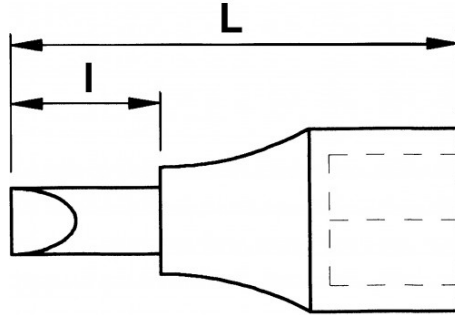

SPECIFIC DATA

Sales reference	L (mm)	Weight (g)	l (mm)	Pattern	Guarantee
RS-PZ1	31	20	11	NÂ° 1	O
RS-PZ2	31	20	11	NÂ° 2	O
RS-PZ3	31	20	11	NÂ° 3	O

**Guarantee applied**

**O | SAM TOOL guarantee.**

Guarantee without time limit on the tools used under normal conditions.