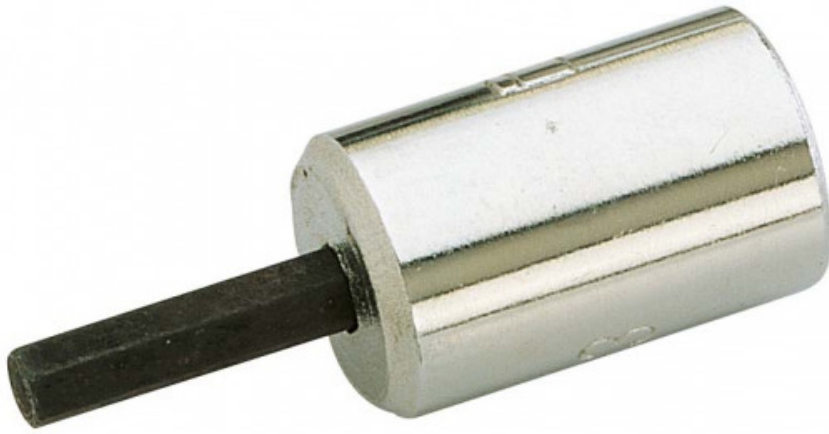

DESCRIPTION

1/4" single-piece screwdriver sockets for hollow hexagonal screws

No tightening play. Lightweight. Small dimensions. Easier storage and identification.

STANDARDS / DIRECTIVES

NF ISO 1174-1

SAM Outillage

10 rue Camille de Rochetaillée
42000 Saint-Etienne - France

RCS Saint-Etienne B 338 002 231 | SAS au capital de 8 189 583 €

<https://www.sam-outillage.com/>

Photos and texts not contractually binding. Do not litter. Document generated on 2024-04-25 22:16:19