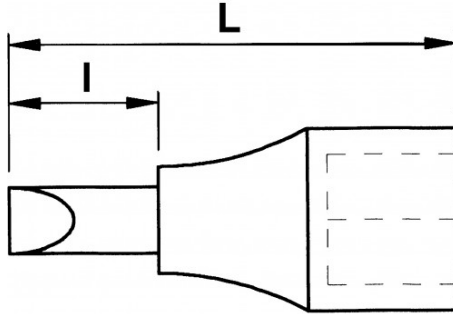

**SPECIFIC DATA**

Designation	RADIO SOCKET 1/4" HOLLOW HEX HEAD 6 POINTS 8MM
Sales reference	RS-8
L (mm)	31
Weight (g)	11
l (mm)	11
Pattern	N° 8
Guarantee	O

**Guarantee applied**

**O | SAM TOOL guarantee.**