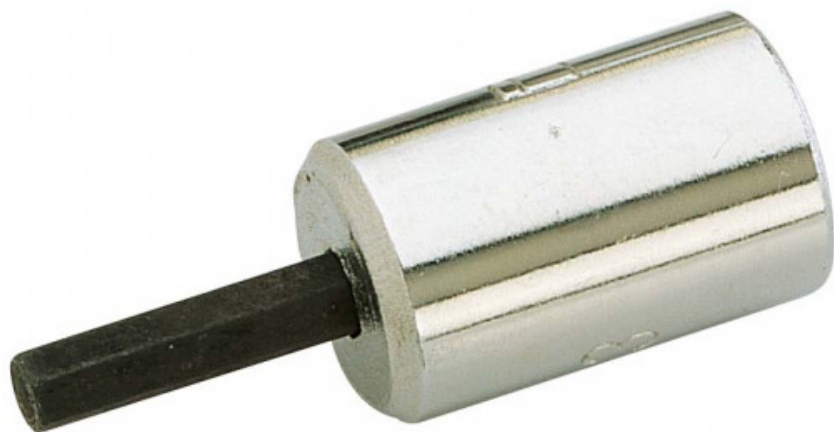

DESCRIPTION

1/4" single-piece screwdriver sockets for hollow hexagonal screws

No tightening play. Lightweight. Small dimensions. Easier storage and identification.

STANDARDS / DIRECTIVES

NF ISO 1174-1

SAM Outillage

10 rue Camille de Rochetaillée
42000 Saint-Etienne - France

RCS Saint-Etienne B 338 002 231 | SAS au capital de 8 189 583 €

<https://www.sam-outillage.com/>

Photos and texts not contractually binding. Do not litter. Document generated on 2024-04-25 16:59:39