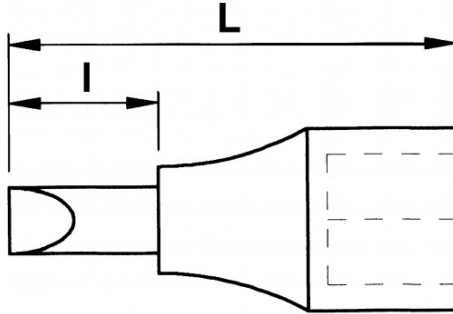

**SPECIFIC DATA**

Designation	RADIO SOCKET 1/4" HOLLOW HEX HEAD 6 POINTS 5MM
Sales reference	RS-5
L (mm)	31
Weight (g)	9
l (mm)	11
Pattern	N° 5
Guarantee	O

**Guarantee applied**

**O | SAM TOOL guarantee.**