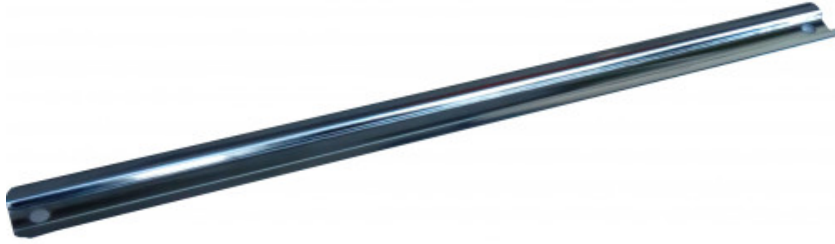

Rack for sockets

RK-40

RK-...

SAM Outillage

10 rue Camille de Rochetaillée
42000 Saint-Etienne - France

RCS Saint-Etienne B 338 002 231 | SAS au capital de 8 189 583 €

<https://www.sam-outillage.com/>

Photos and texts not contractually binding. Do not litter. Document generated on 2024-04-30 01:51:27

**DESCRIPTION****Rack for sockets**

Rack for sockets.

Adaptation with clips CLR-10, CLJ-10 or CLS-10 depending on the drive square you need.

SPECIFIC DATA

Designation	RACK FOR SOCKETS LENGTH 400 MM
Sales reference	RK-40
L (mm)	400
Weight (g)	80