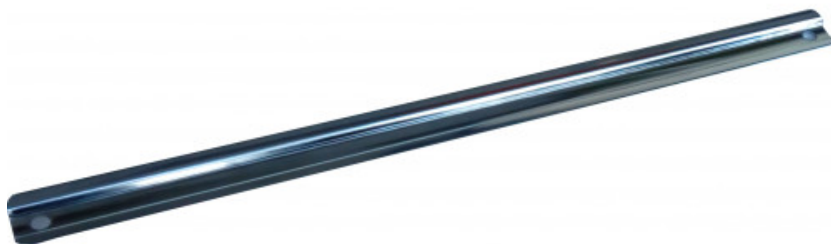

Rack for sockets

RK-15

RK-...

SAM Outillage

10 rue Camille de Rochetaillée
42000 Saint-Etienne - France

RCS Saint-Etienne B 338 002 231 | SAS au capital de 8 189 583 €

<https://www.sam-outillage.com/>

Photos and texts not contractually binding. Do not litter. Document generated on 2024-04-29 14:46:31

**DESCRIPTION****Rack for sockets**

Rack for sockets.

Adaptation with clips CLR-10, CLJ-10 or CLS-10 depending on the drive square you need.

SPECIFIC DATA

| | |
|-----------------|--------------------------------|
| Designation | RACK FOR SOCKETS LENGTH 158 MM |
| Sales reference | RK-15 |
| L (mm) | 158 |
| Weight (g) | 30 |