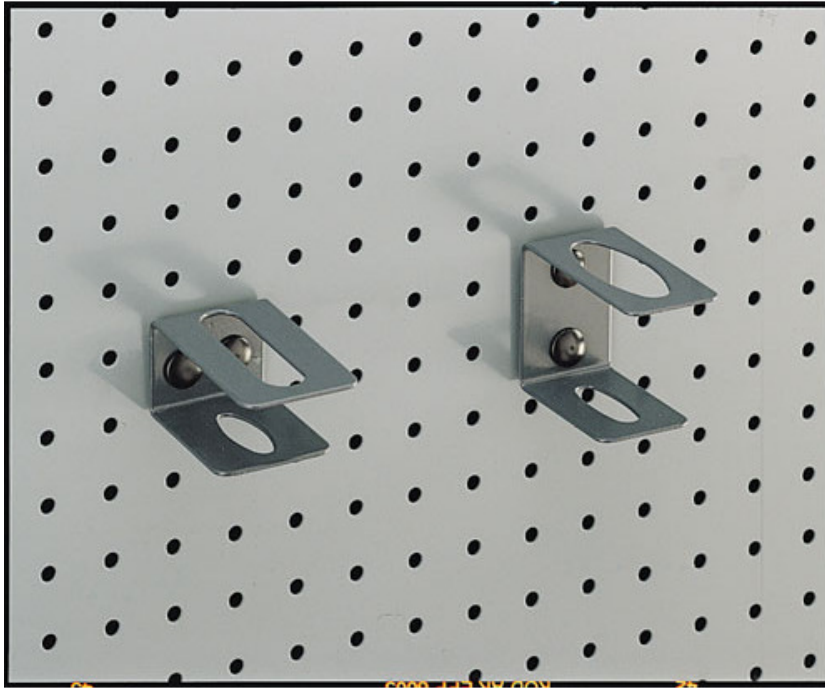

**DESCRIPTION**

**Fixing support**

Simple and quick setting-up : one single pressure on the clip is enough to fix hooks and supports adapted to anybody's needs.

**SPECIFIC DATA**

Designation	HOLDER 1 PAIR LOCK GRIP PLIERS
Sales reference	RC-28
L (mm)	40
H (mm)	55
Guarantee	O   SAM TOOL guarantee.