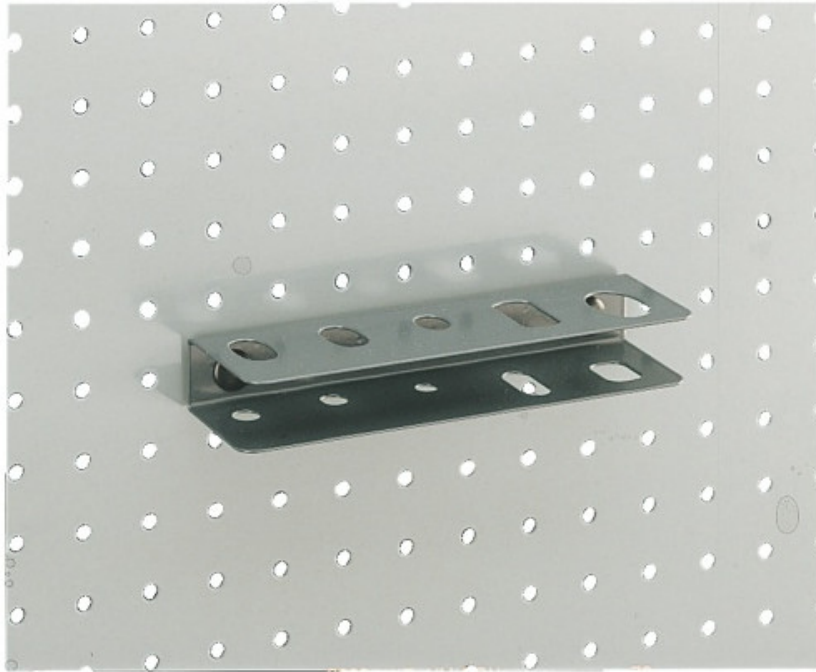

Fixing support

RC-27

SAM Outillage

10 rue Camille de Rochetaillée
42000 Saint-Etienne - France

RCS Saint-Etienne B 338 002 231 | SAS au capital de 8 189 583 €

<https://www.sam-outillage.com/>

Photos and texts not contractually binding. Do not litter. Document generated on 2024-05-08 06:44:09

**DESCRIPTION****Fixing support**

Simple and quick setting-up : one single pressure on the clip is enough to fix hooks and supports adapted to anybody's needs.

SPECIFIC DATA

Designation	TRAY FOR 5 PLIERS
Sales reference	RC-27
L (mm)	17.5
H (mm)	50
Guarantee	O SAM TOOL guarantee.