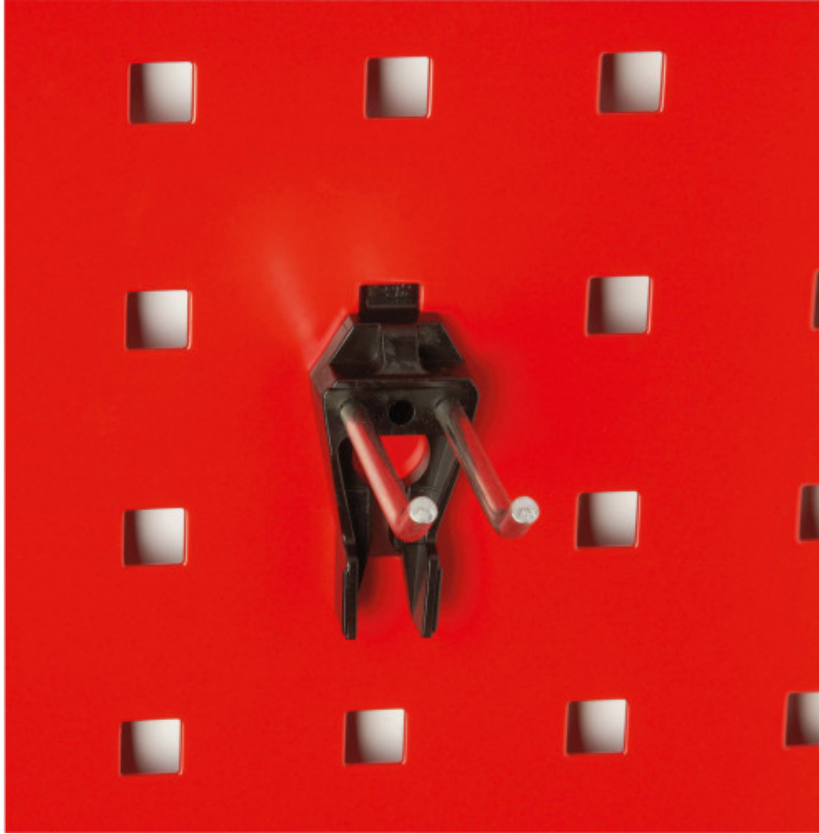

DESCRIPTION

Double 45° hook

For use with panel T-10.Length: 60 mm.

SPECIFIC DATA

Designation	HOOK FOR PANEL
Sales reference	RC-260
Weight (g)	50
Guarantee	C | Consumable

Guarantee applied

SAM Outillage

10 rue Camille de Rochetaillée
42000 Saint-Etienne - France

RCS Saint-Etienne B 338 002 231 | SAS au capital de 8 189 583 €

<https://www.sam-outillage.com/>

Photos and texts not contractually binding. Do not litter. Document generated on 2024-04-20 18:28:42