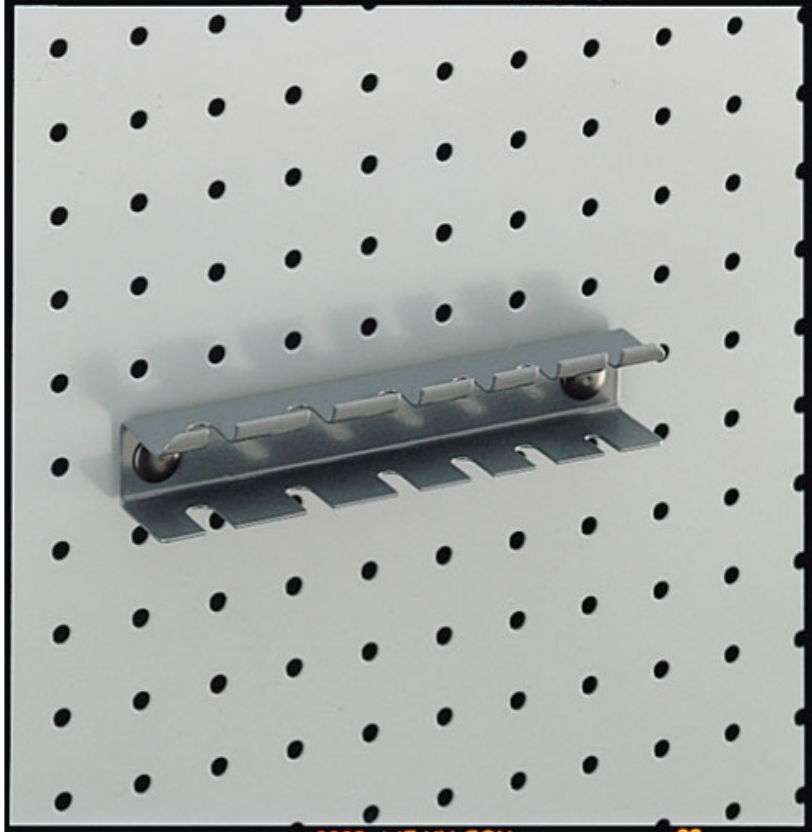

Fixing support

RC-25

SAM Outillage

10 rue Camille de Rochetaillée
42000 Saint-Etienne - France

RCS Saint-Etienne B 338 002 231 | SAS au capital de 8 189 583 €

<https://www.sam-outillage.com/>

Photos and texts not contractually binding. Do not litter. Document generated on 2024-05-05 18:50:29

DESCRIPTION

Fixing support

Simple and quick setting-up : one single pressure on the clip is enough to fix hooks and supports adapted to anybody's needs.

SPECIFIC DATA

Designation	6-SCREWDRIVER SUPPORT
Sales reference	RC-25
L (mm)	16.5
H (mm)	27
Guarantee	O SAM TOOL guarantee.