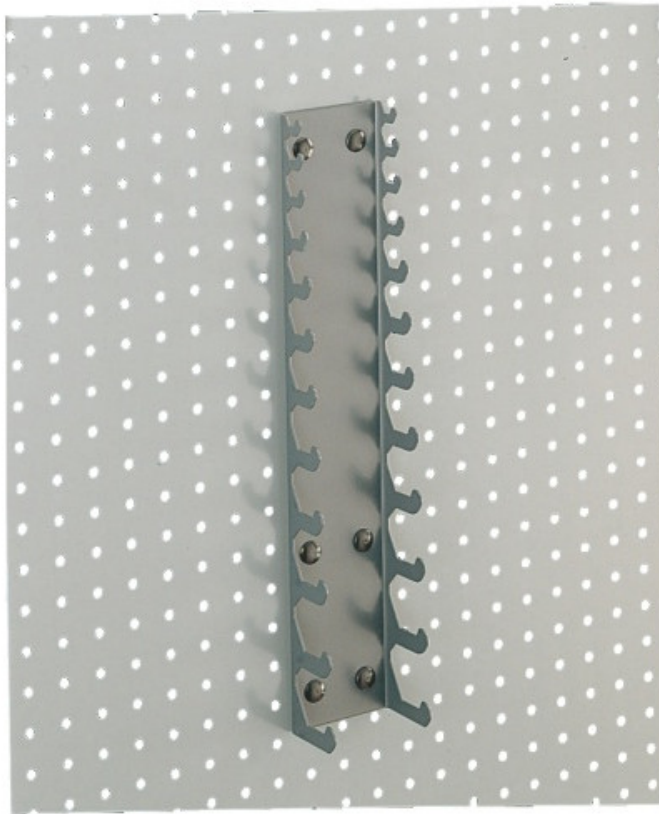

Fixing support

RC-22

SAM Outillage

10 rue Camille de Rochetaillée
42000 Saint-Etienne - France

RCS Saint-Etienne B 338 002 231 | SAS au capital de 8 189 583 €

<https://www.sam-outillage.com/>

Photos and texts not contractually binding. Do not litter. Document generated on 2024-05-03 06:36:19

**DESCRIPTION****Fixing support**

Simple and quick setting-up : one single pressure is enough to fix hooks and supports adapted to anybody's needs.

SPECIFIC DATA

Designation	TRAY FOR 12 SOCKET WRENCHES
Sales reference	RC-22
L (mm)	40
H (mm)	75
Guarantee	O SAM TOOL guarantee.