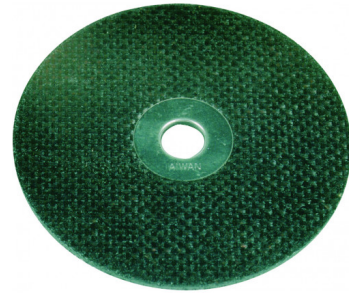

Flate grinder

RA8617SET

RA...SET

SAM Outillage

10 rue Camille de Rochetaillée
42000 Saint-Etienne - France

RCS Saint-Etienne B 338 002 231 | SAS au capital de 8 189 583 €

<https://www.sam-outillage.com/>

Photos and texts not contractually binding. Do not litter. Document generated on 2024-04-18 22:22:39

DESCRIPTION

Flate grinder

Discs for circular saws.

SAM Outillage

10 rue Camille de Rochetaillée
42000 Saint-Etienne - France

RCS Saint-Etienne B 338 002 231 | SAS au capital de 8 189 583 €

<https://www.sam-outillage.com/>

Photos and texts not contractually binding. Do not litter. Document generated on 2024-04-18 22:22:39

SPECIFIC DATA

Designation	11 X CUT OFF DISC 9,5X50X1 MM
Sales reference	RA8617SET
Weight (g)	50
Guarantee	C