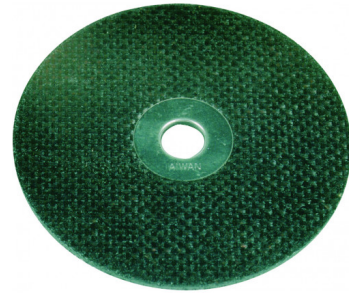

Flate grinder

RA8615SET

RA...SET

SAM Outillage

10 rue Camille de Rochetaillée
42000 Saint-Etienne - France

RCS Saint-Etienne B 338 002 231 | SAS au capital de 8 189 583 €

<https://www.sam-outillage.com/>

Photos and texts not contractually binding. Do not litter. Document generated on 2024-04-19 00:34:20

DESCRIPTION

Flate grinder

Discs for circular saws.

SAM Outillage

10 rue Camille de Rochetaillée
42000 Saint-Etienne - France

RCS Saint-Etienne B 338 002 231 | SAS au capital de 8 189 583 €

<https://www.sam-outillage.com/>

Photos and texts not contractually binding. Do not litter. Document generated on 2024-04-19 00:34:20

SPECIFIC DATA

Designation	10 X CUT OFF DISC
Sales reference	RA8615SET
Weight (g)	190
Guarantee	C

Guarantee applied