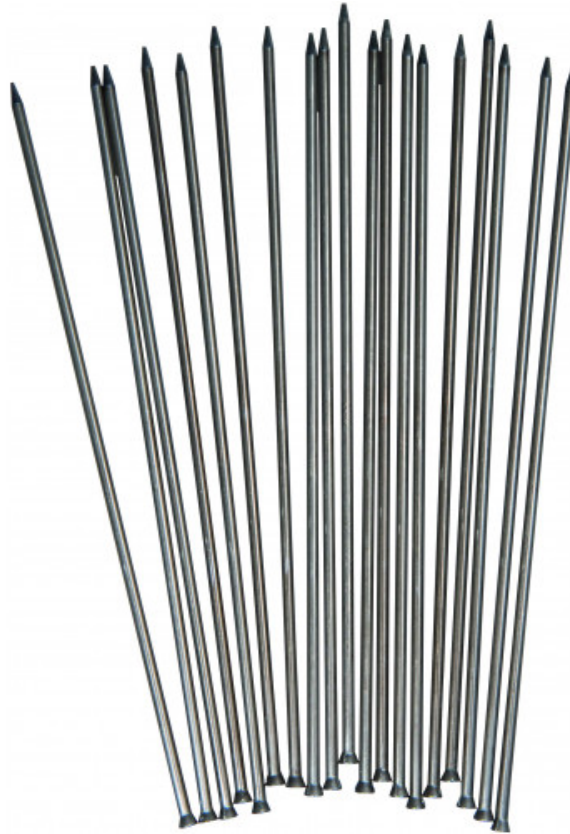

Set of needles for chippers

RA4432107SET

RA44...SET

SAM Outillage

10 rue Camille de Rochetaillée
42000 Saint-Etienne - France

RCS Saint-Etienne B 338 002 231 | SAS au capital de 8 189 583 €

<https://www.sam-outillage.com/>

Photos and texts not contractually binding. Do not litter. Document generated on 2024-05-30 02:07:46

DESCRIPTION

Set of needles for chippers

Set of needles suitable for our chippers:- Reference RA4421107SET: Set of 51 round needles, Ø 2 mm- Reference RA4431107SET: Set of 19 round needles, Ø 3 mm- Reference RA4432107SET: Set of 19 flat needles, Ø 3 mm- Reference RA4433107SET: Set of 19 sharp needles Ø 3 mm

SPECIFIC DATA

Designation	20 X NEEDLE 3MM FLAT
Sales reference	RA4432107SET
Weight (g)	205
Guarantee	C

SAM Outillage

10 rue Camille de Rochetaillée
42000 Saint-Etienne - France

RCS Saint-Etienne B 338 002 231 | SAS au capital de 8 189 583 €