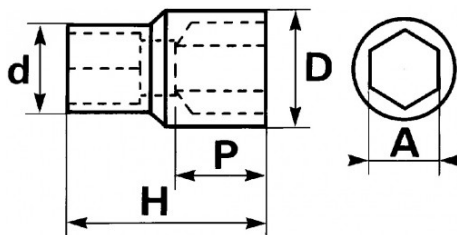

Designation	SOCKET 1/4" 6-FLAT 8 MM
Sales reference	RA-8
Weight (g)	11
H (mm)	25
d (mm)	12
D (mm)	12
P (mm)	6
A (mm)	8
Guarantee	O

**Guarantee applied**

**O | SAM TOOL guarantee.**

Guarantee without time limit on the tools used under normal conditions.