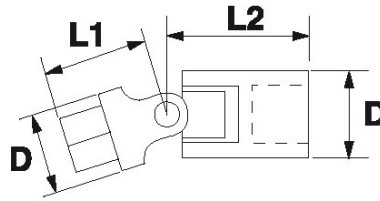

DESCRIPTION

1/4" joint

Allows you to get at difficult-to-access places. Bright polished finish.

STANDARDS / DIRECTIVES

NF ISO 1174-1

SPECIFIC DATA

SAM Outillage

10 rue Camille de Rochetaillée
42000 Saint-Etienne - France

RCS Saint-Etienne B 338 002 231 | SAS au capital de 8 189 583 €

<https://www.sam-outillage.com/>

Photos and texts not contractually binding. Do not litter. Document generated on 2024-04-26 21:59:57

Designation	UNIVERSAL JOINT 1/4"
Sales reference	R-240
Weight (g)	20
D (mm)	14
L1 (mm)	19
L2 (mm)	26
Guarantee	O SAM TOOL guarantee.