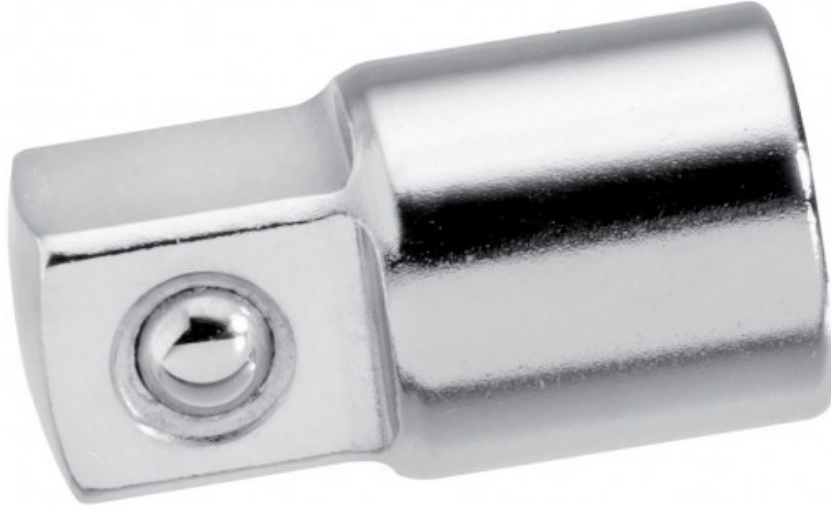

## 1/4" adapter

**R-232**

**DESCRIPTION****1/4" adapter**

Square 1/4 ---> square 3/8.

Allow to the use of a ratchet or a fitted extension with junior sockets 3/8.

Carriage of sockets by ball.

Finishing chromed

**STANDARDS / DIRECTIVES**

SPECIFIC DATA

Designation	1/4" AUGMENTOR ADAPTER
Sales reference	R-232
L (mm)	24
Weight (g)	20
D (mm)	13
C1 "	1/4
C2 "	3/8
Guarantee	O   SAM TOOL guarantee.

**Guarantee applied**

**O | SAM TOOL guarantee.**