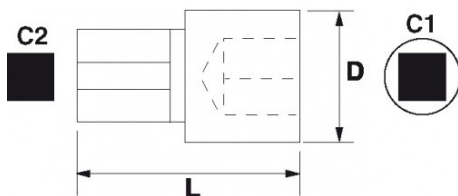

**DESCRIPTION****1/4" adapter**

Square 1/4 ---> square 3/8.

Allow to the use of a ratchet or a fitted extension with junior sockets 3/8.

Carriage of sockets by ball.

Finishing chromed

**STANDARDS / DIRECTIVES**

SPECIFIC DATA

Designation	1/4" AUGMENTOR ADAPTER
Sales reference	R-232
L (mm)	24
Weight (g)	20
D (mm)	13
C1 "	1/4
C2 "	3/8
Guarantee	O   SAM TOOL guarantee.

**Guarantee applied**

**O | SAM TOOL guarantee.**