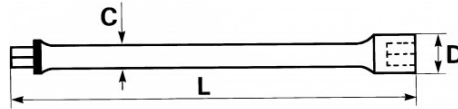

Photos and texts not contractually binding. Do not litter. Document generated on 2024-04-17 03:50:42

DESCRIPTION

Straight 1/4" extensions

Intermediate between the ratchet and the socket, allows to reach difficult access screw and screw nut.

Photos and texts not contractually binding. Do not litter. Document generated on 2024-04-17 03:50:42

SPECIFIC DATA

Designation	EXTENSION 1/4" 250 MM
Sales reference	R-217
L (mm)	250
Weight (g)	86
C (mm)	8
D (mm)	12.5
Guarantee	O