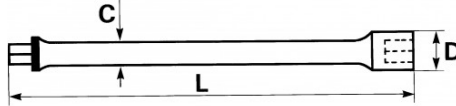

Photos and texts not contractually binding. Do not litter. Document generated on 2024-06-24 12:45:54

DESCRIPTION

Straight 1/4" extensions

Intermediate between the ratchet and the socket, allows to reach difficult access screw and screw nut.

Photos and texts not contractually binding. Do not litter. Document generated on 2024-06-24 12:45:54

SPECIFIC DATA

Designation	EXTENSION 1/4" 250 MM
Sales reference	R-217
L (mm)	250
Weight (g)	86
C (mm)	8
D (mm)	12.5
Guarantee	O