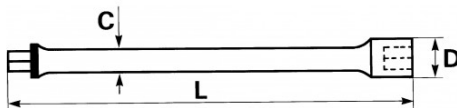

Photos and texts not contractually binding. Do not litter. Document generated on 2024-04-17 03:17:58

DESCRIPTION

Straight 1/4" extensions

Intermediate between the ratchet and the socket, allows to reach difficult access screw and screw nut.

Photos and texts not contractually binding. Do not litter. Document generated on 2024-04-17 03:17:58

SPECIFIC DATA

Designation	EXTENSION 1/4" 100 MM
Sales reference	R-211
L (mm)	100
Weight (g)	43
C (mm)	8
D (mm)	12.5
Guarantee	O