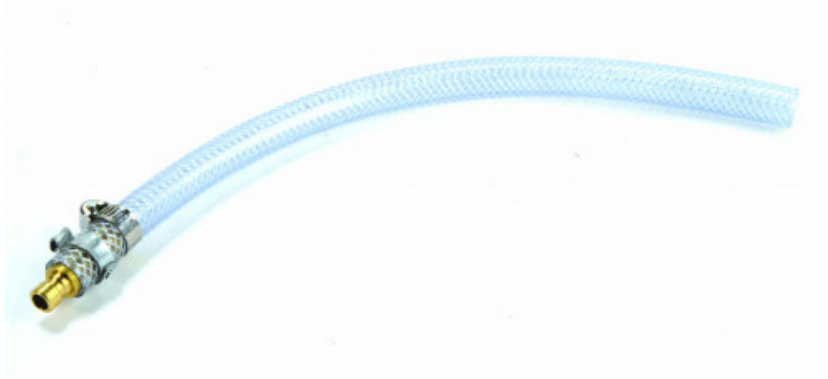

Suction pipe 10 mm

PXDC-19

SAM Outillage

10 rue Camille de Rochetaillée
42000 Saint-Etienne - France

RCS Saint-Etienne B 338 002 231 | SAS au capital de 8 189 583 €

<https://www.sam-outillage.com/>

Photos and texts not contractually binding. Do not litter. Document generated on 2024-04-27 09:53:37

**DESCRIPTION****Suction pipe 10 mm**

Spare part for XDC- 50 sold retail.

SPECIFIC DATA

Designation	SUCTION PIPE 10 MM
Sales reference	PXDC-19
Weight (g)	100
Guarantee	C Consumable

Guarantee applied**SAM Outillage**