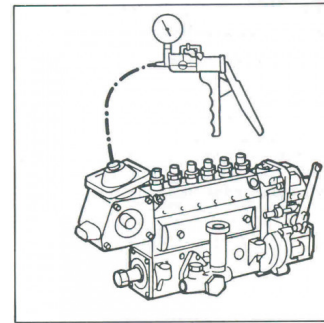

DESCRIPTION

Manual metal pressure-depression pump

The pressure and vacuum pump is ideal for performing all the bleed, inspection, watertightness, calibration operations, etc. Max. pressure: 4 bar. Max. negative pressure: 1 bar. The pressure and vacuum pump allows you to:- Check the vacuum

SAM Outillage

10 rue Camille de Rochetaillée
42000 Saint-Etienne - France

RCS Saint-Etienne B 338 002 231 | SAS au capital de 8 189 583 €

<https://www.sam-outillage.com/>

Photos and texts not contractually binding. Do not litter. Document generated on 2024-04-27 18:14:47