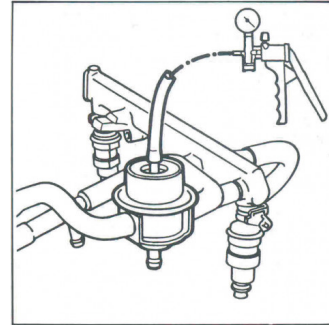

DESCRIPTION

Manual metal pressure-depression pump

The pressure and vacuum pump is ideal for performing all the bleed, inspection, watertightness, calibration operations, etc. Max. pressure: 4 bar. Max. negative pressure: 1 bar. The pressure and vacuum pump allows you to:- Check the vacuum

SAM Outillage

10 rue Camille de Rochetaillée
42000 Saint-Etienne - France

RCS Saint-Etienne B 338 002 231 | SAS au capital de 8 189 583 €

<https://www.sam-outillage.com/>

Photos and texts not contractually binding. Do not litter. Document generated on 2024-04-27 18:14:47