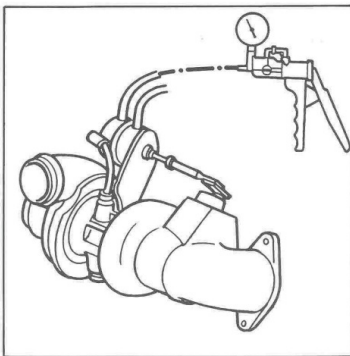

DESCRIPTION

Manual metal pressure-depression pump

The pressure and vacuum pump is ideal for performing all the bleed, inspection, watertightness, calibration operations, etc. Max. pressure: 4 bar. Max. negative pressure: 1 bar. The pressure and vacuum pump allows you to:- Check the vacuum

SAM Outillage

10 rue Camille de Rochetaillée
42000 Saint-Etienne - France

RCS Saint-Etienne B 338 002 231 | SAS au capital de 8 189 583 €

<https://www.sam-outillage.com/>

Photos and texts not contractually binding. Do not litter. Document generated on 2024-04-27 18:14:47