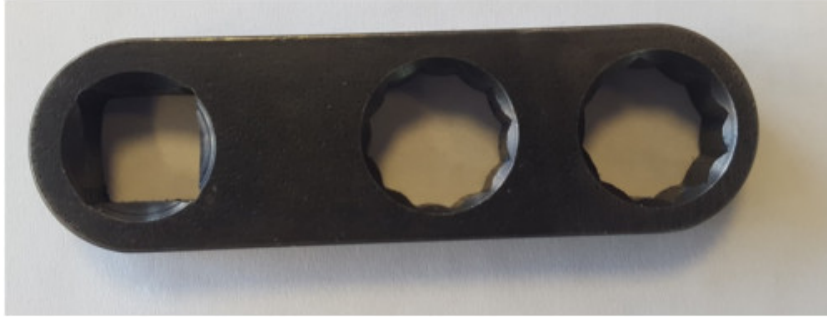

Link rod 83 x 10 mm PSA

P3463-82

SAM Outillage

10 rue Camille de Rochetaillée
42000 Saint-Etienne - France

RCS Saint-Etienne B 338 002 231 | SAS au capital de 8 189 583 €

<https://www.sam-outillage.com/>

Photos and texts not contractually binding. Do not litter. Document generated on 2024-04-28 22:25:29

DESCRIPTION

Link rod 83 x 10 mm PSA

PSA 1.1,1.4,1.6,1.8,2.0,2.2 & 3.0 / (2001-2017)

SPECIFIC DATA

Designation	LINK ROD
Sales reference	P3463-82
Weight (g)	110
Guarantee	C Consumable

Guarantee applied

SAM Outillage