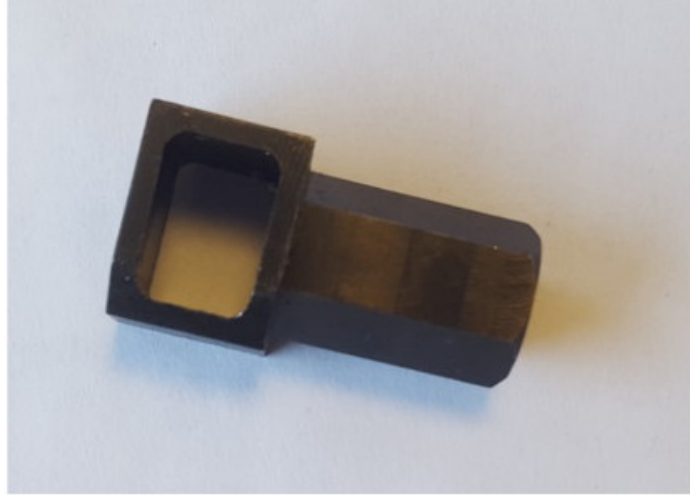

Adaptor dv4td, dv4ted4 25 x 20 mm

PSA

P3463-81

SAM Outillage

10 rue Camille de Rochetaillée
42000 Saint-Etienne - France

RCS Saint-Etienne B 338 002 231 | SAS au capital de 8 189 583 €

<https://www.sam-outillage.com/>

Photos and texts not contractually binding. Do not litter. Document generated on 2024-04-20 16:44:27

**DESCRIPTION****Adaptor dv4td, dv4ted4 25 x 20 mm PSA**

PSA 1.1,1.4,1.6,1.8,2.0,2.2 & 3.0 / (2001-2017)

SPECIFIC DATA

Designation	ADAPTOR DV4TD DV4TED4
Sales reference	P3463-81
Weight (g)	60
Guarantee	C Consumable

Guarantee applied**SAM Outillage**10 rue Camille de Rochetaillée
42000 Saint-Etienne - France