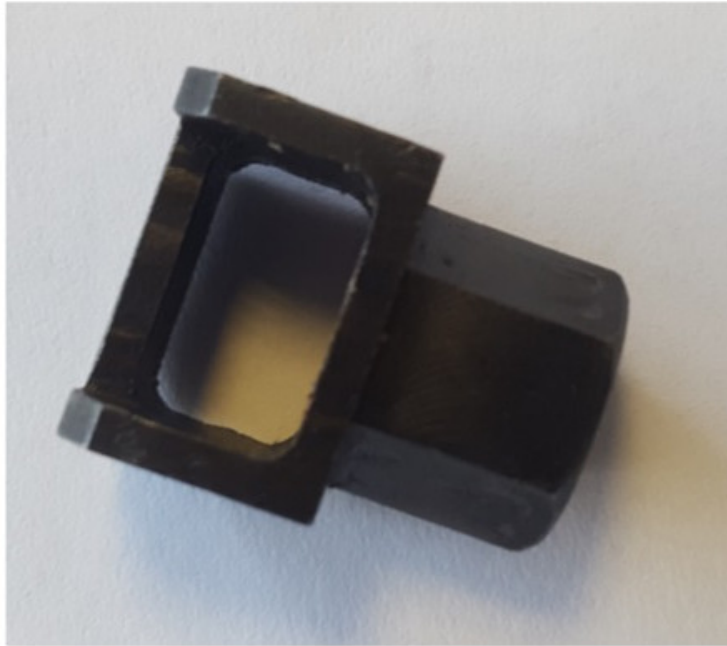

Adaptor dw-d6 40 x 20 mm PSA

P3463-80

SAM Outillage

10 rue Camille de Rochetaillée
42000 Saint-Etienne - France

RCS Saint-Etienne B 338 002 231 | SAS au capital de 8 189 583 €

<https://www.sam-outillage.com/>

Photos and texts not contractually binding. Do not litter. Document generated on 2024-04-25 23:54:44

DESCRIPTION

Adaptor dw-d6 40 x 20 mm PSA

PSA 1.1,1.4,1.6,1.8,2.0,2.2 & 3.0 / (2001-2017)

SPECIFIC DATA

Designation	ADAPTOR DW-D6
Sales reference	P3463-80
Weight (g)	40
Guarantee	C Consumable