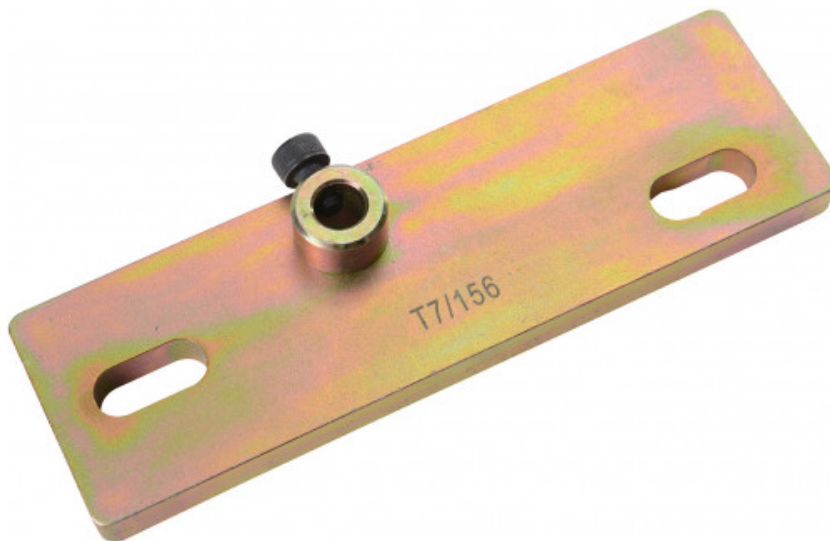

OPEL crankshaft positioning tool

P3462-156

SAM Outillage

10 rue Camille de Rochetaillée
42000 Saint-Etienne - France

RCS Saint-Etienne B 338 002 231 | SAS au capital de 8 189 583 €

<https://www.sam-outillage.com/>

Photos and texts not contractually binding. Do not litter. Document generated on 2024-04-30 12:49:11

DESCRIPTION

OPEL crankshaft positioning tool

Astramax, Kadett-E 1.6/1.7 D, Ascona - C 1.6 D, Vectra 1.7 D, Astra F/G, Vectra 1.7D/TD.

SPECIFIC DATA

Designation	CAMSHAFT POSITIONING TOOL ASTRAMAX KADETT
Sales reference	P3462-156
Weight (g)	294
Guarantee	C Consumable

Guarantee applied

SAM Outillage

10 rue Camille de Rochetaillée
42000 Saint-Etienne - France