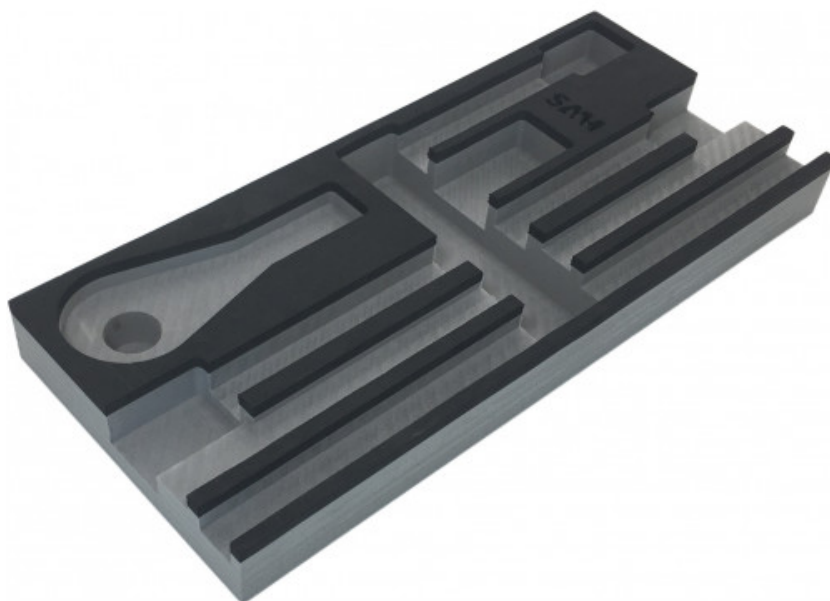

Empty foam module 1/3 for accessories 3/4"

MODM-14

SAM Outillage

10 rue Camille de Rochetaillée
42000 Saint-Etienne - France

RCS Saint-Etienne B 338 002 231 | SAS au capital de 8 189 583 €

<https://www.sam-outillage.com/>

Photos and texts not contractually binding. Do not litter. Document generated on 2024-04-26 19:35:21

DESCRIPTION

Empty foam module 1/3 for accessories 3/4"

Foam Modulosam for 3/4" accessories. 1 ratchet, 2 extensions, 1 universal joint, 1 pin, 1 sliding handle. Washable high-density foam. Used with series 30N, 40, 41 tool trolleys and PM / PMA series workbench block.

SPECIFIC DATA

Designation	EMPTY FOAM MODULE 1/3 FOR ACCESSORIES 3/4"
Sales reference	MODM-14

SAM Outillage

10 rue Camille de Rochetaillée
42000 Saint-Etienne - France

RCS Saint-Etienne B 338 002 231 | SAS au capital de 8 189 583 €