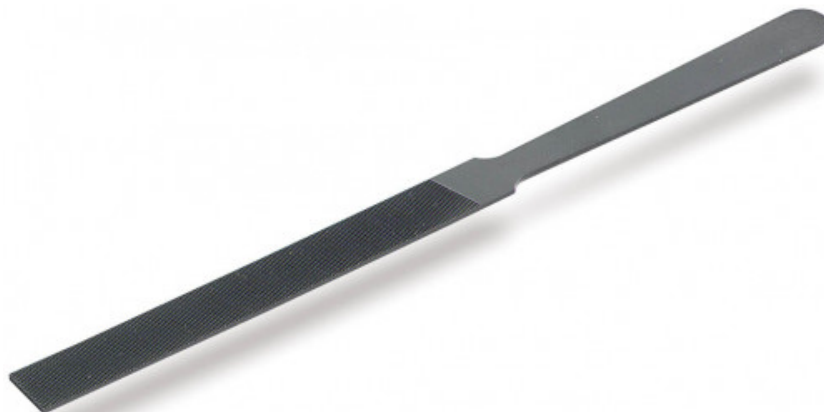

Contact file for spark plugs

LPC-10

SAM Outillage

10 rue Camille de Rochetaillée
42000 Saint-Etienne - France

RCS Saint-Etienne B 338 002 231 | SAS au capital de 8 189 583 €

<https://www.sam-outillage.com/>

Photos and texts not contractually binding. Do not litter. Document generated on 2024-04-20 06:20:38

**DESCRIPTION****Contact file for spark plugs**

Length : 150mm

Width: 8mm

Thickness: 0.8-1.0mm

SPECIFIC DATA

Designation	CONTACT FILE 140 MM
Sales reference	LPC-10
L (mm)	150
Weight (g)	10

SAM Outillage10 rue Camille de Rochetaillée
42000 Saint-Etienne - France

RCS Saint-Etienne B 338 002 231 | SAS au capital de 8 189 583 €