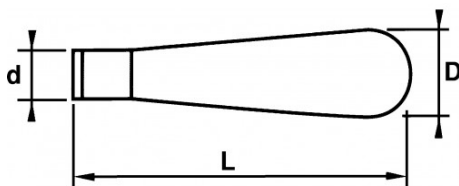

DESCRIPTION

Wooden file handles

varnished wooden handle of high quality with steel collar

SPECIFIC DATA

SAM Outillage

10 rue Camille de Rochetaillée
42000 Saint-Etienne - France

RCS Saint-Etienne B 338 002 231 | SAS au capital de 8 189 583 €

<https://www.sam-outillage.com/>

Photos and texts not contractually binding. Do not litter. Document generated on 2024-05-03 17:57:57

Designation	WOODEN HANDLE 130 MM FOR FILE AND RASP 200
Sales reference	LM-2
L (mm)	99
Weight (g)	37
d (mm)	16
D (mm)	24.5
For file and grater	200
Guarantee	C