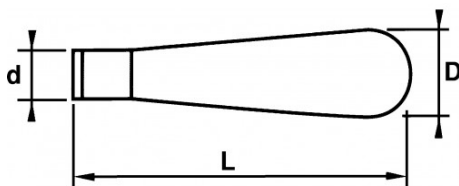

DESCRIPTION

Wooden file handles

varnished wooden handle of high quality with steel collar

SPECIFIC DATA

SAM Outillage

10 rue Camille de Rochetaillée
42000 Saint-Etienne - France

RCS Saint-Etienne B 338 002 231 | SAS au capital de 8 189 583 €

<https://www.sam-outillage.com/>

Photos and texts not contractually binding. Do not litter. Document generated on 2024-05-03 23:08:27

Designation	WOODEN HANDLE 130 MM FOR FILE AND RASP 250
Sales reference	LM-1
L (mm)	118
Weight (g)	50
d (mm)	18
D (mm)	26.5
For file and grater	250
Guarantee	C