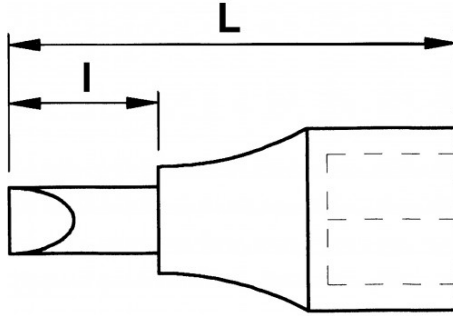

SPECIFIC DATA

Designation	PIECE SCREWDRIVER SOCKET 3/8" TORX 15
Sales reference	JT-15
L (mm)	46
Weight (g)	45
l (mm)	17
Pattern	N° 15
Guarantee	O

Guarantee applied

O | SAM TOOL guarantee.

Guarantee without time limit on the tools used under normal conditions.

[>> Find out more](#)

SAM Outillage

10 rue Camille de Rochetaillée
42000 Saint-Etienne - France

RCS Saint-Etienne B 338 002 231 | SAS au capital de 8 189 583 €

<https://www.sam-outillage.com/>

Photos and texts not contractually binding. Do not litter. Document generated on 2024-04-30 09:55:51