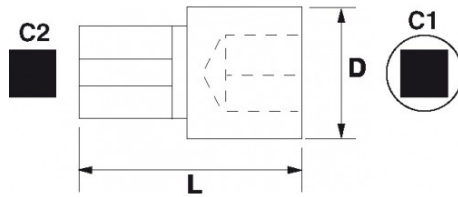

DESCRIPTION

3/8" adapter

For use of standard socket 1/2", female square 3/8", male square 1/2".

STANDARDS / DIRECTIVES

NF ISO 1174-1, DIN 3123

SPECIFIC DATA

SAM Outillage

10 rue Camille de Rochetaillée
42000 Saint-Etienne - France

RCS Saint-Etienne B 338 002 231 | SAS au capital de 8 189 583 €

<https://www.sam-outillage.com/>

Photos and texts not contractually binding. Do not litter. Document generated on 2024-05-01 01:39:08

Designation	ADAPTOR 3/8"
Sales reference	J-232
L (mm)	33
Weight (g)	52
D (mm)	18
C1 "	3/8
C2 "	1/2
Guarantee	O SAM TOOL guarantee.