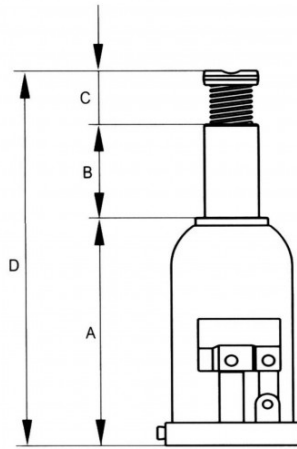

DESCRIPTION

Bottle jack

The base, jack and tank form a compact block ensuring greater robustness in use. Technical details:- Safety valve protecting against overloading- Hydraulic stroke limiter- Joints compensate for the vehicle's tilt during lifting, which makes it possible to keep the vehicle straight- Three-part nestable handle- Can be used horizontally, pump at the bottom.

SPECIFIC DATA

Sales reference	Weight (kg)	C (mm)	D (mm)	A (mm)	Capacity	B (mm)	Guarantee
HCB-2 (not marketed)	2.7	50	310	160	2T	100	O
HCB-3B (not marketed)	4.25	65	425	210	3T	150	O
HCB-3 (not marketed)	3.93	65	338	168	3T	105	O
HCB-30 (not marketed)	15.58	75	467	242	30T	150	O
HCB-8 (not marketed)	6.1	75	444	219	8T	150	O
HCB-20	11.7	75	459	234	20T	150	O
HCB-5 (not marketed)	3.9	75	437	212	5T	150	O