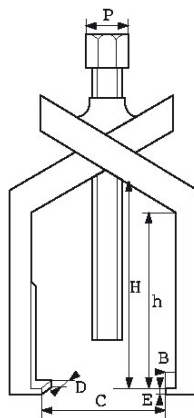

SPECIFIC DATA

SAM Outillage

10 rue Camille de Rochetaillée
42000 Saint-Etienne - France

RCS Saint-Etienne B 338 002 231 | SAS au capital de 8 189 583 €

<https://www.sam-outillage.com/>

Photos and texts not contractually binding. Do not litter. Document generated on 2024-05-06 19:08:03