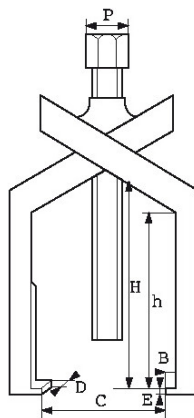

SPECIFIC DATA

SAM Outillage

10 rue Camille de Rochetaillée
42000 Saint-Etienne - France

RCS Saint-Etienne B 338 002 231 | SAS au capital de 8 189 583 €

<https://www.sam-outillage.com/>

Photos and texts not contractually binding. Do not litter. Document generated on 2024-05-06 21:09:22