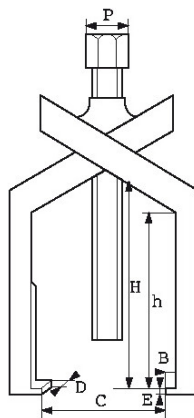

SPECIFIC DATA

SAM Outillage

10 rue Camille de Rochetaillée
42000 Saint-Etienne - France

RCS Saint-Etienne B 338 002 231 | SAS au capital de 8 189 583 €

<https://www.sam-outillage.com/>

Photos and texts not contractually binding. Do not litter. Document generated on 2024-05-06 23:56:12