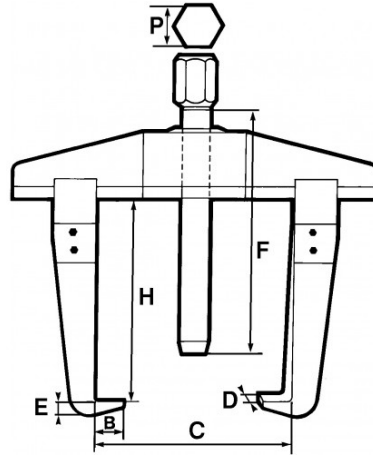

Photos and texts not contractually binding. Do not litter. Document generated on 2024-04-28 08:42:17

**DESCRIPTION****2 jaws internal/external puller with adjustable width**

internal / external changing by jaws rotation. pressure screws has a tempered rotating end to secure central support.

fast adjustment of the jaws position.

can change the extraction height by adding jaws extensions.

a complete and cheap range of simpl

SPECIFIC DATA**SAM Outillage**

10 rue Camille de Rochetaillée
42000 Saint-Etienne - France

RCS Saint-Etienne B 338 002 231 | SAS au capital de 8 189 583 €

<https://www.sam-outillage.com/>

Photos and texts not contractually binding. Do not litter. Document generated on 2024-04-28 08:42:17

Sales reference	E (mm)	Weight (kg)	H (mm)	D (mm)	P (mm)	Power T	F (mm)	C2 mm			B (mm)	C1 mm		Guarant ee
								mini	mini	maxi		maxi	maxi	
EX-821 (not marketed)	3	1.1	100	22	17	3	145	30	60	140	13	90	O	
EX-824 (not marketed)	3.5	3.6	150	30	22	5	215	45	90	260	20	200	O	
EX-825 (not marketed)	6.5	7.8	210	36	27	7,5	300	70	125	330	30	250	O	
EX-823 (not marketed)	3.5	3.2	150	30	22	5	215	45	80	220	20	160	O	
EX-826 (not marketed)	6.5	9.2	210	36	27	7,5	300	70	125	480	30	350	O	
EX-822 (not marketed)	3	1.3	100	22	17	3	145	30	70	180	13	130	O	
EX-827 (not marketed)	6.5	15.3	210	36	36	10	300	90	185	600	30	520	O	