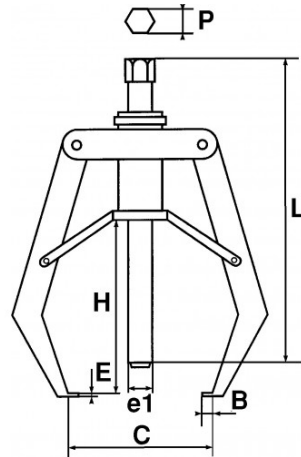

Photos and texts not contractually binding. Do not litter. Document generated on 2024-05-01 00:40:41

DESCRIPTION

High-capacity 3-jaw pullers

Concentric adjustment and talons carriage by screw or small connecting rod to give security to the unit plug.
Extractors range with large capacity and power for the heavy mechanic.

Designation	PULLER ONLY HIGH CAPACITY
Sales reference	EX-653
L (mm)	360
E (mm)	12
Weight (kg)	15.6
C (mm)	640
H (mm)	300
P (mm)	32
e1 (mm)	36
Power T	10
B (mm)	22
Guarantee	O

Guarantee applied

O | SAM TOOL guarantee.