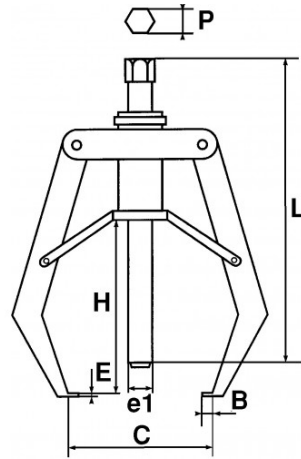

Photos and texts not contractually binding. Do not litter. Document generated on 2024-05-01 03:31:01

DESCRIPTION

High-capacity 3-jaw pullers

Concentric adjustment and talons carriage by screw or small connecting rod to give security to the unit plug.
Extractors range with large capacity and power for the heavy mechanic.

| | |
|-----------------|---------------------------|
| Designation | PULLER ONLY HIGH CAPACITY |
| Sales reference | EX-652 |
| L (mm) | 360 |
| E (mm) | 12 |
| Weight (kg) | 10.8 |
| C (mm) | 390 |
| H (mm) | 270 |
| P (mm) | 32 |
| e1 (mm) | 36 |
| Power T | 10 |
| B (mm) | 22 |
| Guarantee | O |