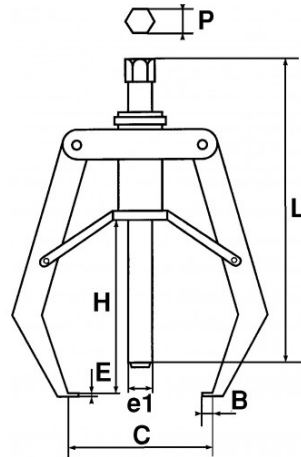

Photos and texts not contractually binding. Do not litter. Document generated on 2024-05-01 00:57:10

DESCRIPTION

High-capacity 3-jaw pullers

Concentric adjustment and talons carriage by screw or small connecting rod to give security to the unit plug.
Extractors range with large capacity and power for the heavy mechanic.

Designation	PULLER ONLY HIGH CAPACITY
Sales reference	EX-651
L (mm)	320
E (mm)	11
Weight (kg)	4.8
C (mm)	295
H (mm)	235
P (mm)	24
e1 (mm)	22
Power T	7
B (mm)	20
Guarantee	O

Guarantee applied

O | SAM TOOL guarantee.