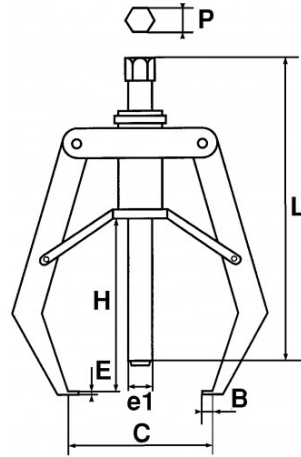

Photos and texts not contractually binding. Do not litter. Document generated on 2024-04-30 23:50:19

DESCRIPTION

High-capacity 3-jaw pullers

Concentric adjustment and talons carriage by screw or small connecting rod to give security to the unit plug.
Extractors range with large capacity and power for the heavy mechanic.

Sales reference	L (mm)	E (mm)	Weight (kg)	C (mm)	H (mm)	P (mm)	e1 (mm)	Power T	B (mm)	Guarantee
EX-653 (not marketed)	360	12	15.6	640	300	32	36	10	22	O
EX-651 (not marketed)	320	11	4.8	295	235	24	22	7	20	O
EX-652 (not marketed)	360	12	10.8	390	270	32	36	10	22	O