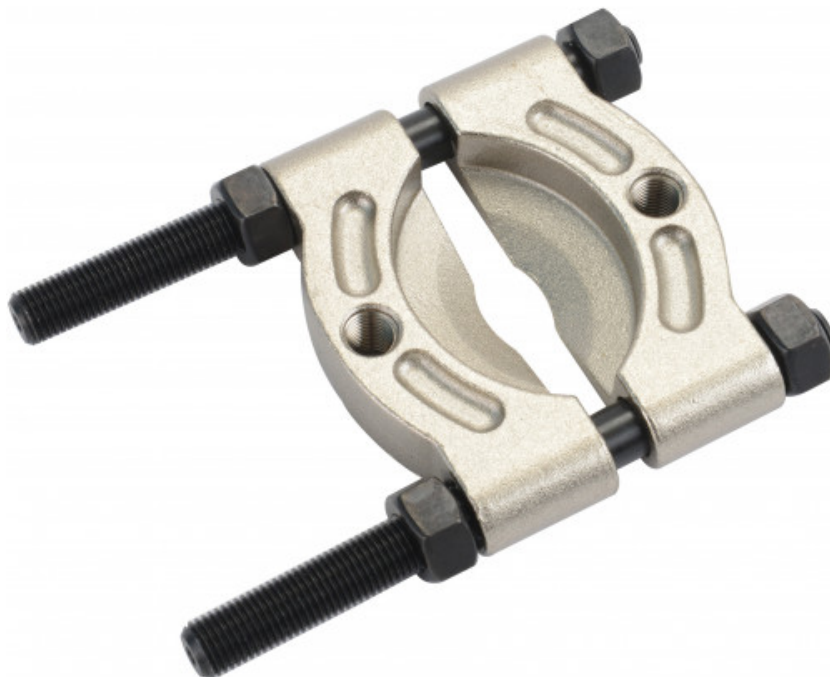

Separator extractors

EX-112-AN

EX-11...AN

SAM Outillage

10 rue Camille de Rochetaillée
42000 Saint-Etienne - France

RCS Saint-Etienne B 338 002 231 | SAS au capital de 8 189 583 €

<https://www.sam-outillage.com/>

Photos and texts not contractually binding. Do not litter. Document generated on 2024-05-03 03:37:28

DESCRIPTION

Separator extractors

Separators particularly well suited for extracting ball bearings or bearing races backed on to a part making it impossible to grip it with a puller. The SAM separators are used with the extraction counter-support EX-11..TN.

Designation	SEPARATOR EXTRACTOR
Sales reference	EX-112-AN
Weight (kg)	5.77
e (mm)	2
A maxi mm	134
B (mm)	155
A min (mm)	12
R (mm)	5/8"
Guarantee	O

Guarantee applied

O | SAM TOOL guarantee.

Guarantee without time limit on the tools used under normal conditions.