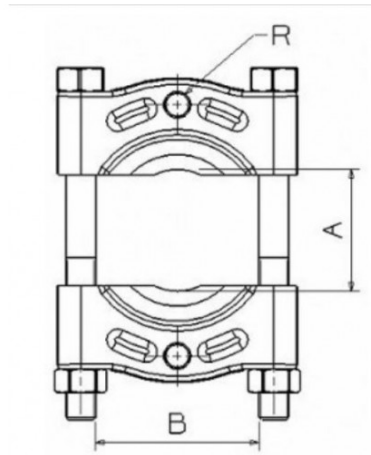

Designation	SEPARATOR EXTRACTOR
Sales reference	EX-112-AN
Weight (kg)	5.77
e (mm)	2
A maxi mm	134
B (mm)	155
A min (mm)	12
R (mm)	5/8"
Guarantee	O

Guarantee applied

O | SAM TOOL guarantee.

Guarantee without time limit on the tools used under normal conditions.