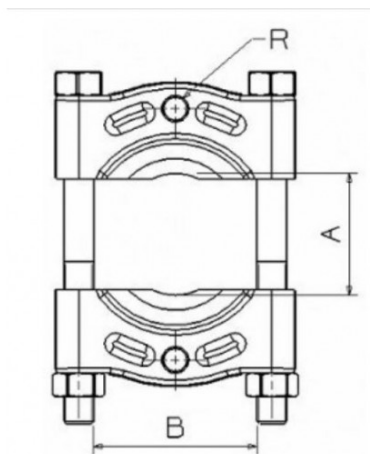

Designation	SEPARATOR EXTRACTOR
Sales reference	EX-110-AN
Weight (kg)	0.67
e (mm)	1
A maxi mm	60
B (mm)	60
A min (mm)	4
R (mm)	5/8"
Guarantee	O

Guarantee applied

O | SAM TOOL guarantee.

Guarantee without time limit on the tools used under normal conditions.