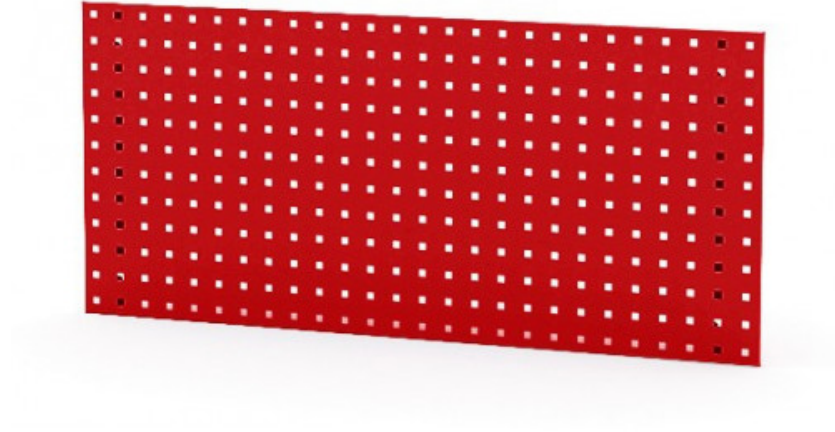

PEGBOARD 1 METER X 450 MM

ETAB-PP-10

SAM Outillage

10 rue Camille de Rochetaillée
42000 Saint-Etienne - France

RCS Saint-Etienne B 338 002 231 | SAS au capital de 8 189 583 €

<https://www.sam-outillage.com/>

Photos and texts not contractually binding. Do not litter. Document generated on 2024-05-03 21:02:46

**DESCRIPTION****PEGBOARD 1 METER X 450 MM**

One-metre long pegboard model with easy wall-mounting, this panel is perfect for adding tool supports to create a personalised storage solution. The pegboards meet the European standards with 10-square and 38-pitch, which allows you to hang your tools up easily.

SPECIFIC DATA

Designation	PEGBOARD 1 METER X 450 MM
Sales reference	ETAB-PP-10
Weight (kg)	4.700
Width (mm)	50

SAM Outillage

10 rue Camille de Rochetaillée
42000 Saint-Etienne - France

RCS Saint-Etienne B 338 002 231 | SAS au capital de 8 189 583 €