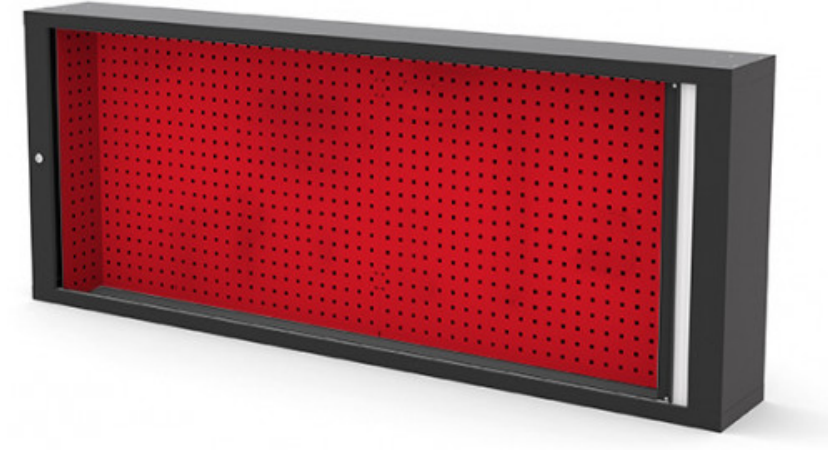

ROLLER SHUTTER CABINET 2 METERS

ETAB-AR2000

SAM Outillage

10 rue Camille de Rochetaillée
42000 Saint-Etienne - France

RCS Saint-Etienne B 338 002 231 | SAS au capital de 8 189 583 €

<https://www.sam-outillage.com/>

Photos and texts not contractually binding. Do not litter. Document generated on 2024-04-28 06:00:56

DESCRIPTION

ROLLER SHUTTER CABINET 2 METERS

SPECIFIC DATA

Designation	ROLLER SHUTTER CABINET 2 METERS
Sales reference	ETAB-AR2000
Length (mm)	2000
Guarantee	Plateau tolé