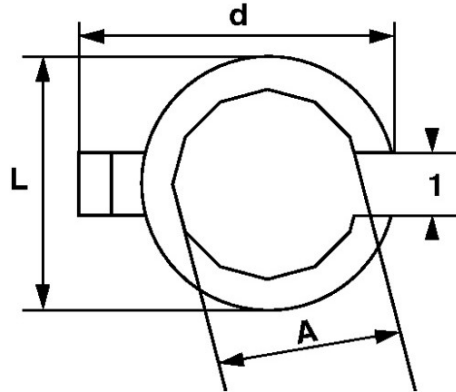

Use with joint or extensions.

Slotted head to allow to way of the tip.

Conceived for a minimal obstruction.

Presentation: antioxidant chromed.

STANDARDS / DIRECTIVES

NF ISO 1174-1

SAM Outillage

10 rue Camille de Rochetaillée
42000 Saint-Etienne - France

Designation	3/8" PLUMBER WRENCH 6 SIDES 29
Sales reference	DP-29
L (mm)	39
Weight (g)	65
l (mm)	25
d (mm)	43
A (mm)	29
Guarantee	O

Guarantee applied

O | SAM TOOL guarantee.

Guarantee without time limit on the tools used under normal conditions.