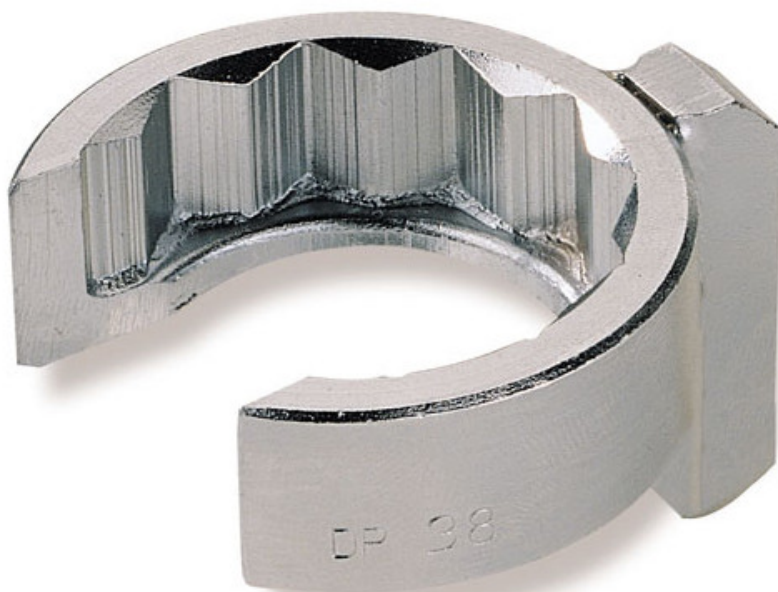

Plumber's wrenches in mm

DP-29

DP-...

SAM Outillage

10 rue Camille de Rochetaillée
42000 Saint-Etienne - France

RCS Saint-Etienne B 338 002 231 | SAS au capital de 8 189 583 €

<https://www.sam-outillage.com/>

Photos and texts not contractually binding. Do not litter. Document generated on 2024-05-01 22:05:58

DESCRIPTION

Plumber's wrenches in mm

Socket 12 splines with male square of 3/8.

Tailcoat revetment of the screw.

Use with joint or extensions.

Slotted head to allow to way of the tip.

Conceived for a minimal obstruction.

Presentation: antioxidant chromed.

STANDARDS / DIRECTIVES

NF ISO 1174-1

SAM Outillage

10 rue Camille de Rochetaillée
42000 Saint-Etienne - France

Designation	3/8" PLUMBER WRENCH 6 SIDES 29
Sales reference	DP-29
L (mm)	39
Weight (g)	65
l (mm)	25
d (mm)	43
A (mm)	29
Guarantee	O

Guarantee applied

O | SAM TOOL guarantee.

Guarantee without time limit on the tools used under normal conditions.