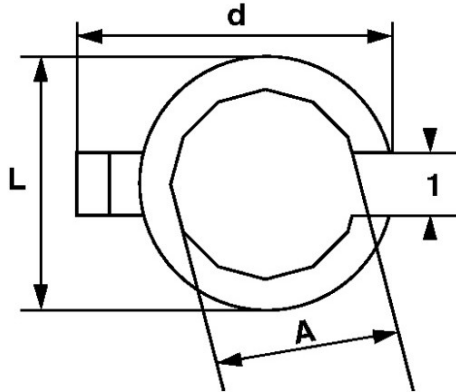

SPECIFIC DATA

Designation	6-FLAT PLUMBER'S SOCKET 25 MM
Sales reference	DP-25
L (mm)	34
Weight (g)	56
l (mm)	22
d (mm)	40
A (mm)	25
Guarantee	O

**Guarantee applied**

**O | SAM TOOL guarantee.**

Guarantee without time limit on the tools used under normal conditions.