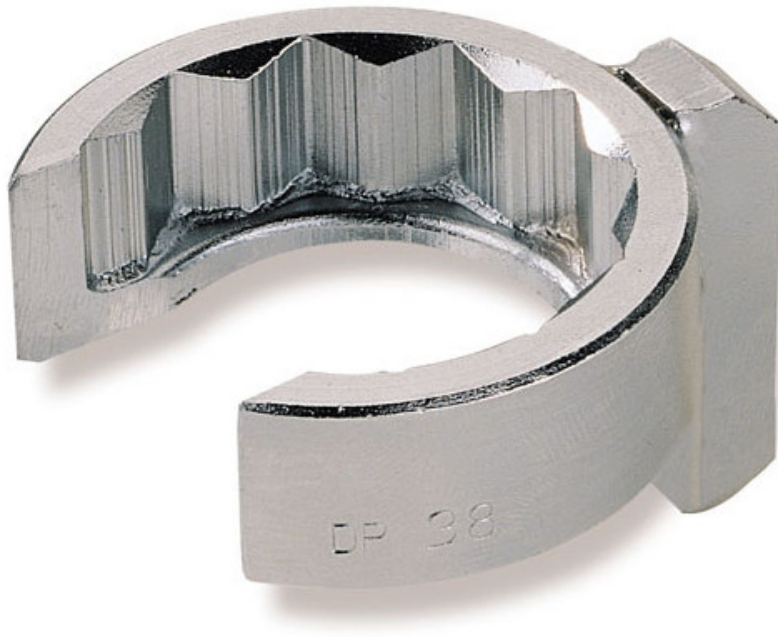

DESCRIPTION

Plumber's wrenches in mm

Socket 12 splines with male square of 3/8.

Tailcoat revetment of the screw.

Use with joint or extensions.

Slotted head to allow to way of the tip.

Conceived for a minimal obstruction.

Presentation: antioxidant chromed.

STANDARDS / DIRECTIVES

NF ISO 1174-1

SAM Outillage

10 rue Camille de Rochetaillée
42000 Saint-Etienne - France

RCS Saint-Etienne B 338 002 231 | SAS au capital de 8 189 583 €

<https://www.sam-outillage.com/>

Photos and texts not contractually binding. Do not litter. Document generated on 2024-05-01 10:42:18