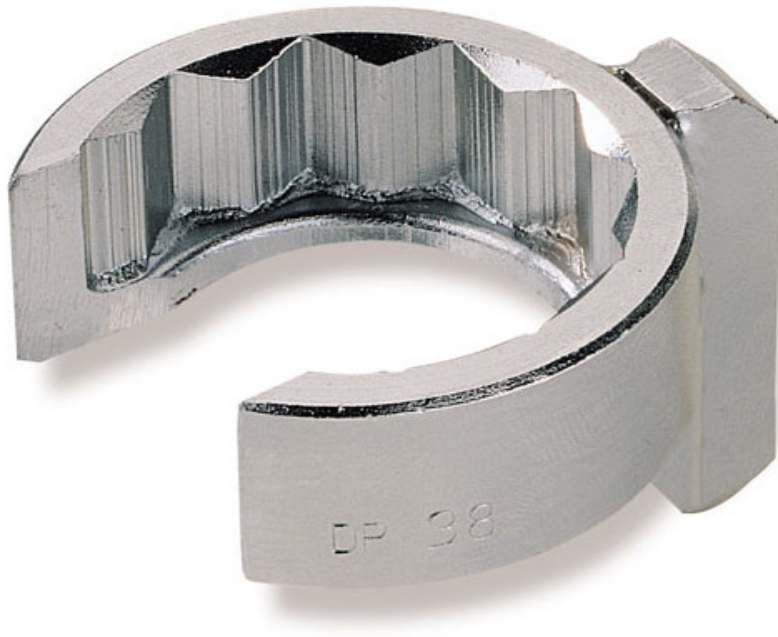

Plumber's wrenches in mm

DP-24

DP-...

SAM Outillage

10 rue Camille de Rochetaillée
42000 Saint-Etienne - France

RCS Saint-Etienne B 338 002 231 | SAS au capital de 8 189 583 €

<https://www.sam-outillage.com/>

Photos and texts not contractually binding. Do not litter. Document generated on 2024-05-01 19:30:44

DESCRIPTION

Plumber's wrenches in mm

Socket 12 splines with male square of 3/8.

Tailcoat revetment of the screw.

Use with joint or extensions.

Slotted head to allow to way of the tip.

Conceived for a minimal obstruction.

Presentation: antioxidant chromed.

STANDARDS / DIRECTIVES

NF ISO 1174-1

SAM Outillage

10 rue Camille de Rochetaillée
42000 Saint-Etienne - France

Designation	6-FLAT PLUMBER'S SOCKET 24 MM
Sales reference	DP-24
L (mm)	33
Weight (g)	56
l (mm)	21
d (mm)	38
A (mm)	24
Guarantee	O

Guarantee applied

O | SAM TOOL guarantee.

Guarantee without time limit on the tools used under normal conditions.