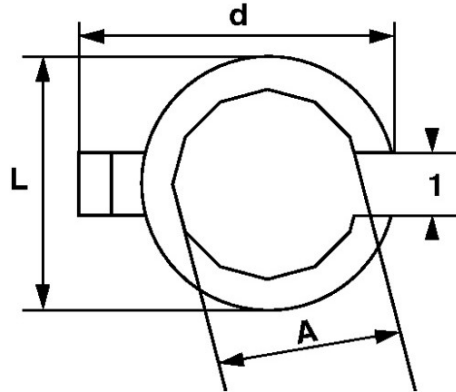

Use with joint or extensions.

Slotted head to allow to way of the tip.

Conceived for a minimal obstruction.

Presentation: antioxidant chromed.

STANDARDS / DIRECTIVES

NF ISO 1174-1

SAM Outillage

10 rue Camille de Rochetaillée
42000 Saint-Etienne - France

Designation	6-FLAT PLUMBER'S SOCKET 24 MM
Sales reference	DP-24
L (mm)	33
Weight (g)	56
l (mm)	21
d (mm)	38
A (mm)	24
Guarantee	O

Guarantee applied

O | SAM TOOL guarantee.

Guarantee without time limit on the tools used under normal conditions.